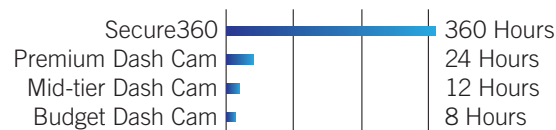

SMART POWER MANAGEMENT

Low-power sensors sleep with one eye open, protecting an unattended vehicle for an unprecedented 360 hours or 15 days