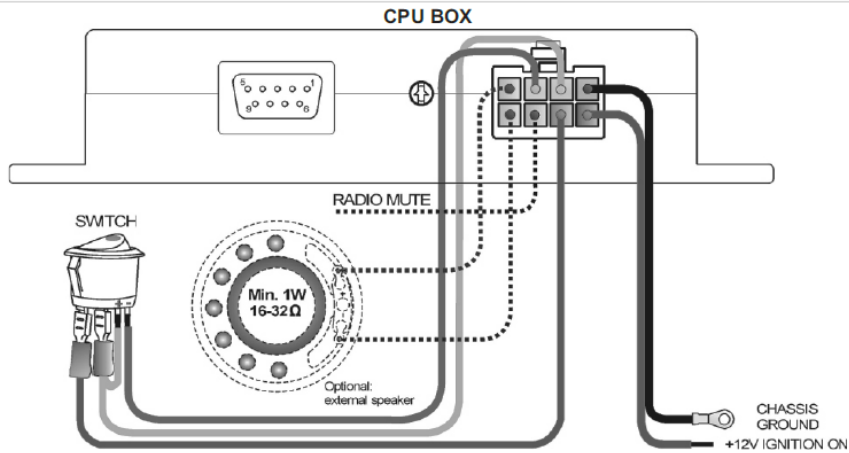

Escort ZR5i External Speaker Wiring

1. Set the jumper in pic 1 to position 1~2 for external or 2~3 to use the internal speaker
2. Connect external speaker wires to 4 & 8 in the wiring loom as per pic 2