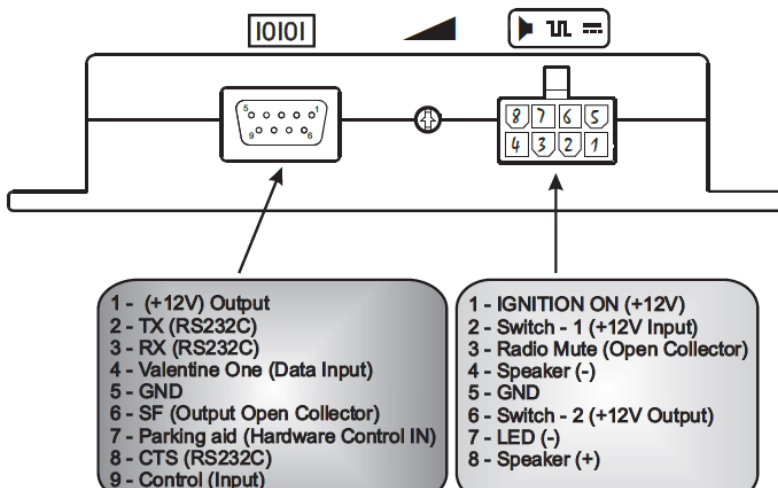

Escort ZR5i External Speaker Wiring

1. Set the jumper in pic 1 to position 1~2 for external or 2~3 to use the internal speaker
2. Connect external speaker wires to 4 & 8 in the wiring loom as per pic 2