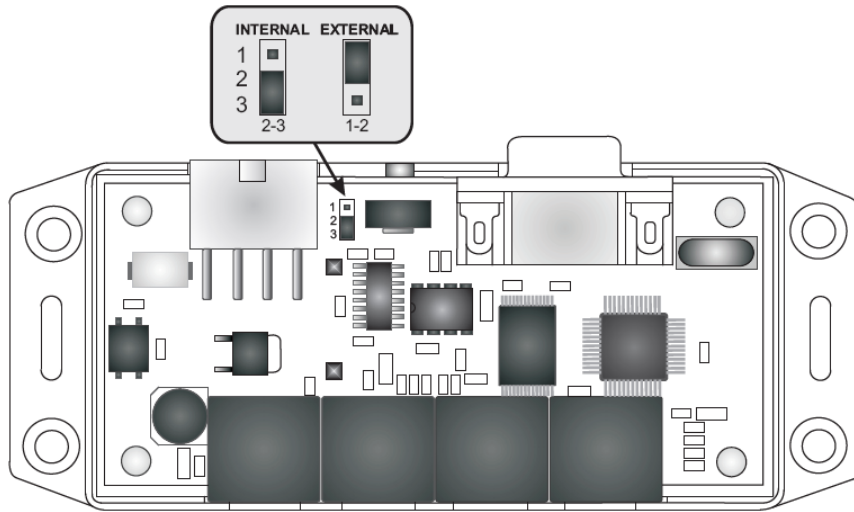

Escort ZR5i External Speaker Wiring

1. Set the jumper in pic 1 to position 1~2 for external or 2~3 to use the internal speaker
2. Connect external speaker wires to 4 & 8 in the wiring loom as per pic 2