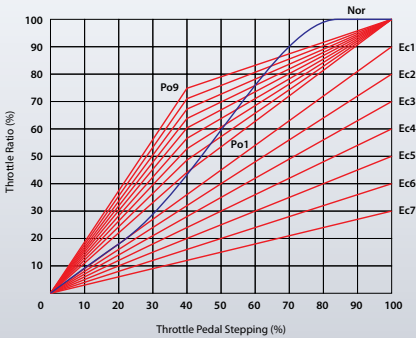

The EDrive Advance Throttle Controller enhances the driving experience with newly designed circuitry which greatly improves acceleration by eliminating throttle delay inherent in drive-by-wire accelerator technology and emissions control equipped engines. This neat increase in performance is derived by continuously calculating and emulating the digital throttle signal to provide the OEM factory Electronic Control Module (ECU) with a new amplified signal for much faster throttle. The EDrive version 2 has a higher resolution digital signal for improved communication and lower noise interference.

The EDrive has 9 power modes for increased acceleration and power and 7 economy modes for reducing power and increasing fuel economy. The graph above shows the difference EDrive makes with performance settings compared to the standard throttle curve.

Installation is a breeze thanks to the simple factory fit plug and play feature of the new electronic module that only takes minutes to fit. 20+ vehicle manufacturer specific harnesses available (one included – must specify vehicle make, model and year when ordering).

- Customise your vehicles throttle response
- 9 Power modes: Increase performance
- 7 Eco modes: Increase fuel economy
- Reverse trigger wire to revert to normal factory mode when reversing
- Small discreet dash mount display
- Simple plug and play installation – powered via the vehicles OBDII port
- Version 2: Higher resolution digital signal for improved communication
- Vehicle specific harness included – Must specify vehicle make, model and year