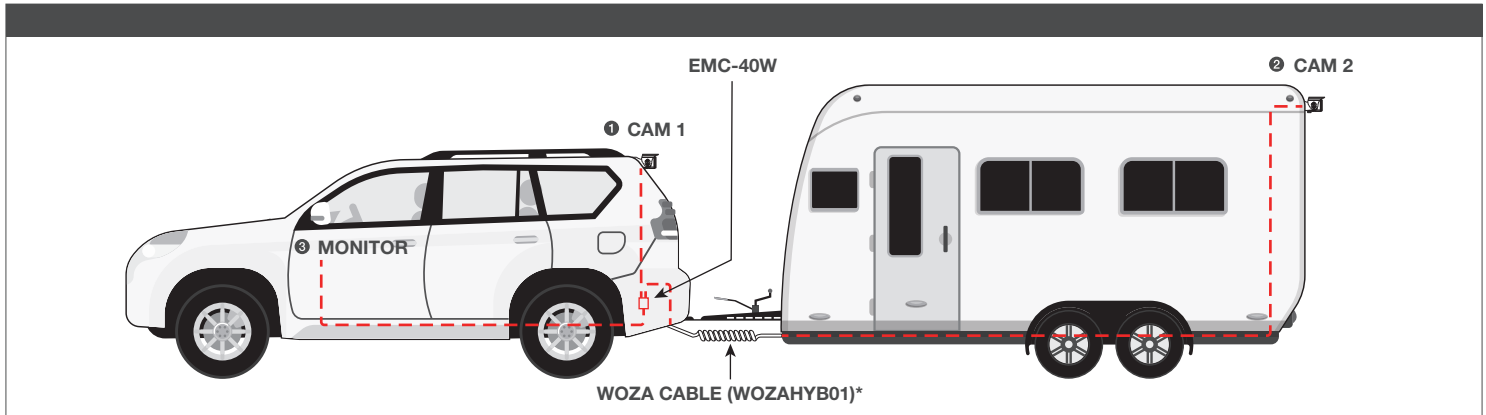

# EMC-40W

## AUTO CAMERA SWITCHER FOR CARAVANS & TRAILERS

When no Woza Cable is connected, CAM 1 will be displayed on the monitor as normal.

When Woza Cable is connected, CAM 2 will be displayed automatically.

\*WOZAHYB01 Woza Cable, Cameras and Camera Cables sold separately