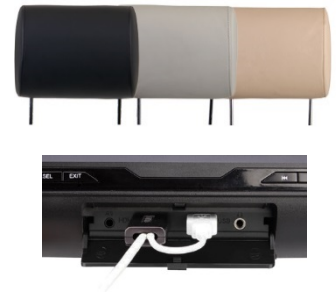

NESA
Relax... Enjoy the Ride!®

PRODUCT CODE: NPM-789DHD

BARCODE: 9332820007404

DESCRIPTION: 7" Headrest DVD Player with USB, Full HD 1080p Media Player and Mobile Hi-Definition Link (MHL)

This NPM-789DHD headrests, each with a 7" LED Backlit high resolution wide screen monitor and DVD/USB Full HD 1080p Media player. Individual DVD players allow each passenger to watch a different movie on their screen or they can pick up the feed from the other headrest. With MHL, the NPM-789DHD has ability to "mirror" your Smartphone or tablet so you can stream movies, play games or view apps (optional cable or Wi-Fi dongle required). The NPM-789DHD also has built in FM transmitters to send the audio to the car radio wirelessly & also includes 2 dual channel wireless headphones. The NPM-789DHD has adjustable poles and is a simple fit. Designed to suit most Australian & imported cars. Comes with 3 skins - Black, Grey and Beige.

SPECIFICATIONS:

7" Wide high resolution, low reflection digital TFT-LCD screen	DVD/VCD/CD/CD-R/CD-RW/DVD-R/DVD-RW/WMA/AVI/MP3/DivX/ XviD/MP4/JPG Playback
Ultra bright LED back lighting	NTSC/PAL compatible
Resolution: 800 x 480	OSD (On Screen Display)
Integrated DVD player in each headrest	Built-in 330-channel FM transmitter
USB input – up to 32Gb	Front panel wired headphone output
iPad, iPhone 4/4S/5, iPod Touch interface & charging (optional cable)	Built-in 2 channel wireless IR transmitter for wireless headphones
Android phone interface & charging (optional cable)	Full Function Remote Control Included
Supports Full-HD 1080p media files	4x pole adapters included
Front HDMI input	Power: DC 12V
3 coloured removable covers included: Black, Grey and Beige	
Options: NHP-1A Wireless headphones, WSML-1: Wi-Fi MHL Dongle for Android 4.2 or up (excl Lollipop)	
WIFI-RCA: Wi-Fi to RCA adaptor, HDM-A2: Android MHL HDMI 5 pin USB Cable	
HDM-A3: Android MHL HDMI 11 pin USB Cable, HDM-i4: iPhone 4/4s MHL HDMI USB cable, GRIP-H: Headrest Smart Phone Holder	