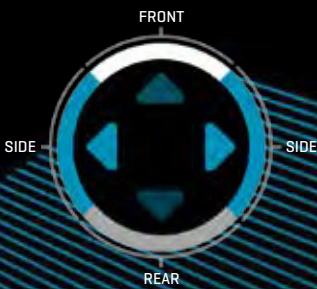

ESCORT®

SPECIFICATION SHEET

MAX 360®

360° Radar/Laser Detector with Alert-Signaling Arrows

360° Directional Alert Arrows

Dual-antenna detection rapidly scans surrounding threats. Experience ultimate intelligence by instantly knowing the direction of the source.

360° Directional Alert Arrows

Dual-antenna detection rapidly scans surrounding threats.

AutoLearn Technology

GPS location-based technology identifies and locks out false alerts as you drive

Extreme Range

Extreme range and all out performance for the ultimate driving experience

The Escort Max 360 front and rear antennas scan rapidly in all directions harnessing the lightning fast focus of Digital Signal Processing (DSP) to find threats faster and more accurately than any other detector.

Simple Communication

Escort Max 360 makes locating and identifying threats easy. Directional arrows display the location of threats while a high-resolution colour graphic display shows the type, strength and quality of signals plus real-time speed limit data (when connected to Escort Live) that shows your speed relative to the speed limit. Clear voice alerts keep you focused on the road.