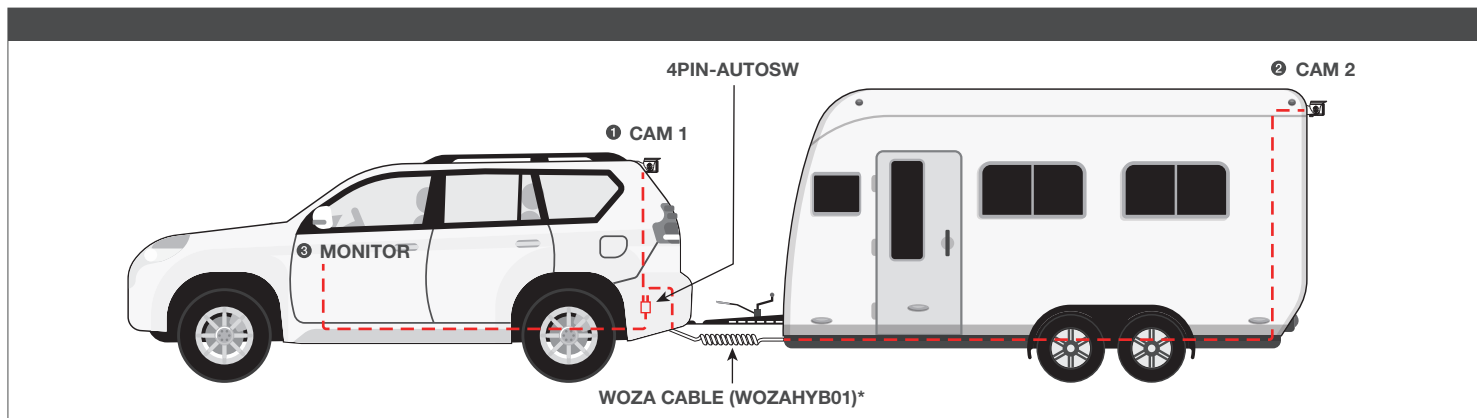

# 4PIN-AUTOSW

## AUTO CAMERA SWITCHER FOR CARAVANS & TRAILERS

When no Woza Cable is connected, CAM 1 will be displayed on the monitor as normal.

When Woza Cable is connected, CAM 2 will be displayed automatically.

\*WOZAHYB01 Woza Cable, Cameras and Camera Cables sold separately