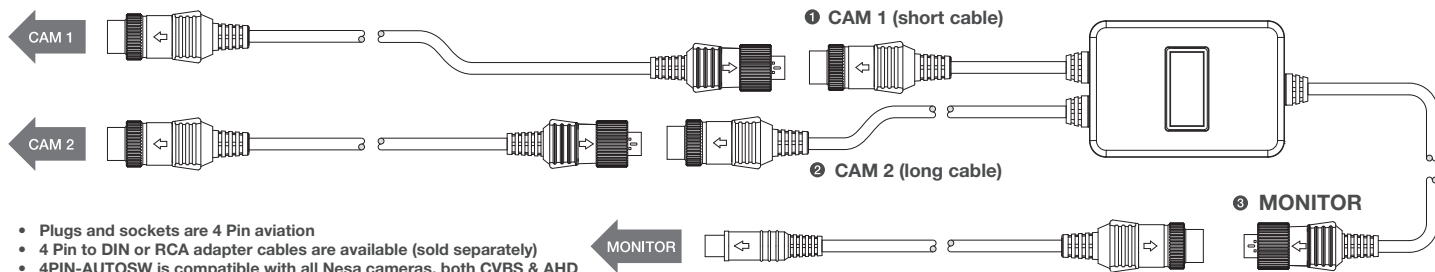

# 4PIN-AUTOSW

## AUTO CAMERA SWITCHER FOR CARAVANS & TRAILERS

When no Woza Cable is connected, CAM 1 will be displayed on the monitor as normal.

When Woza Cable is connected, CAM 2 will be displayed automatically.

\*WOZAHYB01 Woza Cable, Cameras and Camera Cables sold separately